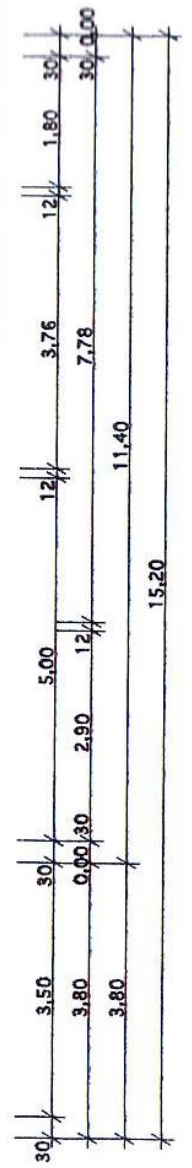

This luxury Chalet was built in 2004. It is on a plot size of 890 m², in a top location with stunning views. The chalet itself is 190 m² (layout plans are available). The property includes a relaxation area with indoor swimming pool (3.5 m x 7.5 m), sauna, solarium, fitness room and Kellerstüberl (small bar)

From the main entrance is a generous cloakroom area with built - in cupboards – The ground floor comprises kitchen with dining area and a 34.6 m² living room (with air-conditioning and chimney stove) guest wc and guest room. From the living room there is access to a covered terrace and the south facing garden. In the garden is a heated aviary and a barbeque area.

The enclosed images should provide a good impression of the high-quality of this property.

Purchase price: Euro 885.000,--
Negotiable, partially furnished;

Guest toilet

Saunastüberl

Sauna for 4 – 6 people