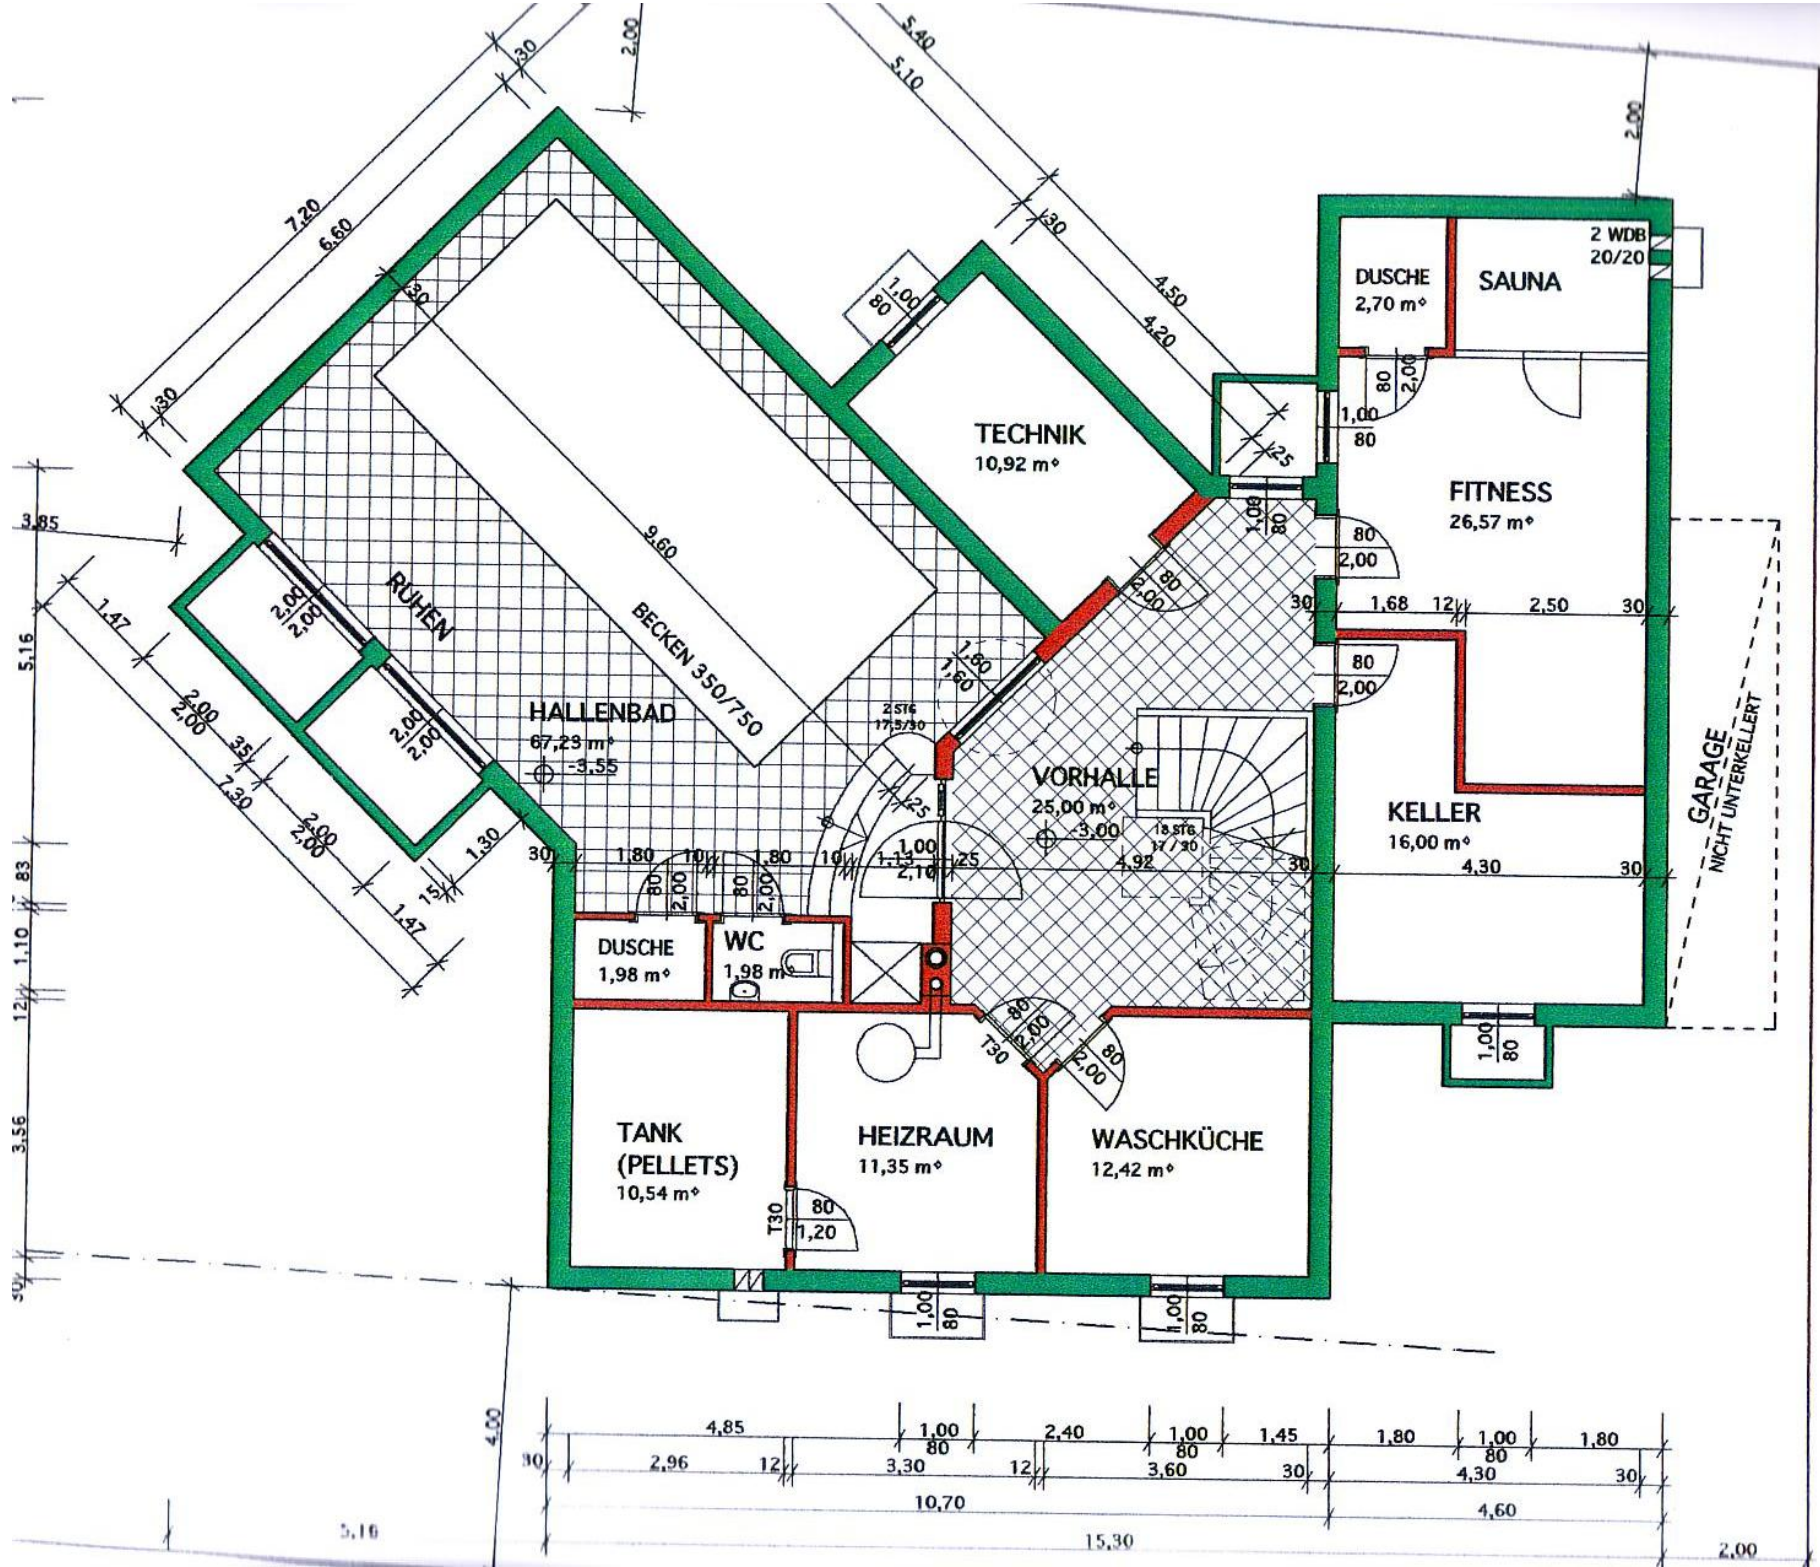

This luxury Chalet was built in 2004. It is on a plot size of 890 m², in a top location with stunning views. The chalet itself is 190 m² (layout plans are available). The property includes a relaxation area with indoor swimming pool (3.5 m x 7.5 m), sauna, solarium, fitness room and Kellerstüberl (small bar)

From the main entrance is a generous cloakroom area with built - in cupboards – The ground floor comprises kitchen with dining area and a 34.6 m² living room (with air-conditioning and chimney stove) guest wc and guest room. From the living room there is access to a covered terrace and the south facing garden. In the garden is a heated aviary and a barbeque area.

LEGENDE:

- STAHLBETON
- MAUERWERK
- HOLZ