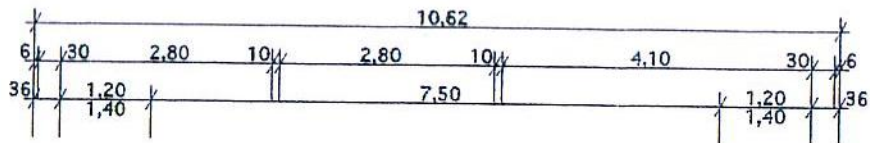

The enclosed images should provide a good impression of the high-quality of this property.

Purchase price: Euro 885.000,--
Negotiable, partially furnished;

Guest toilet

Saunastüberl

Sauna for 4 – 6 people