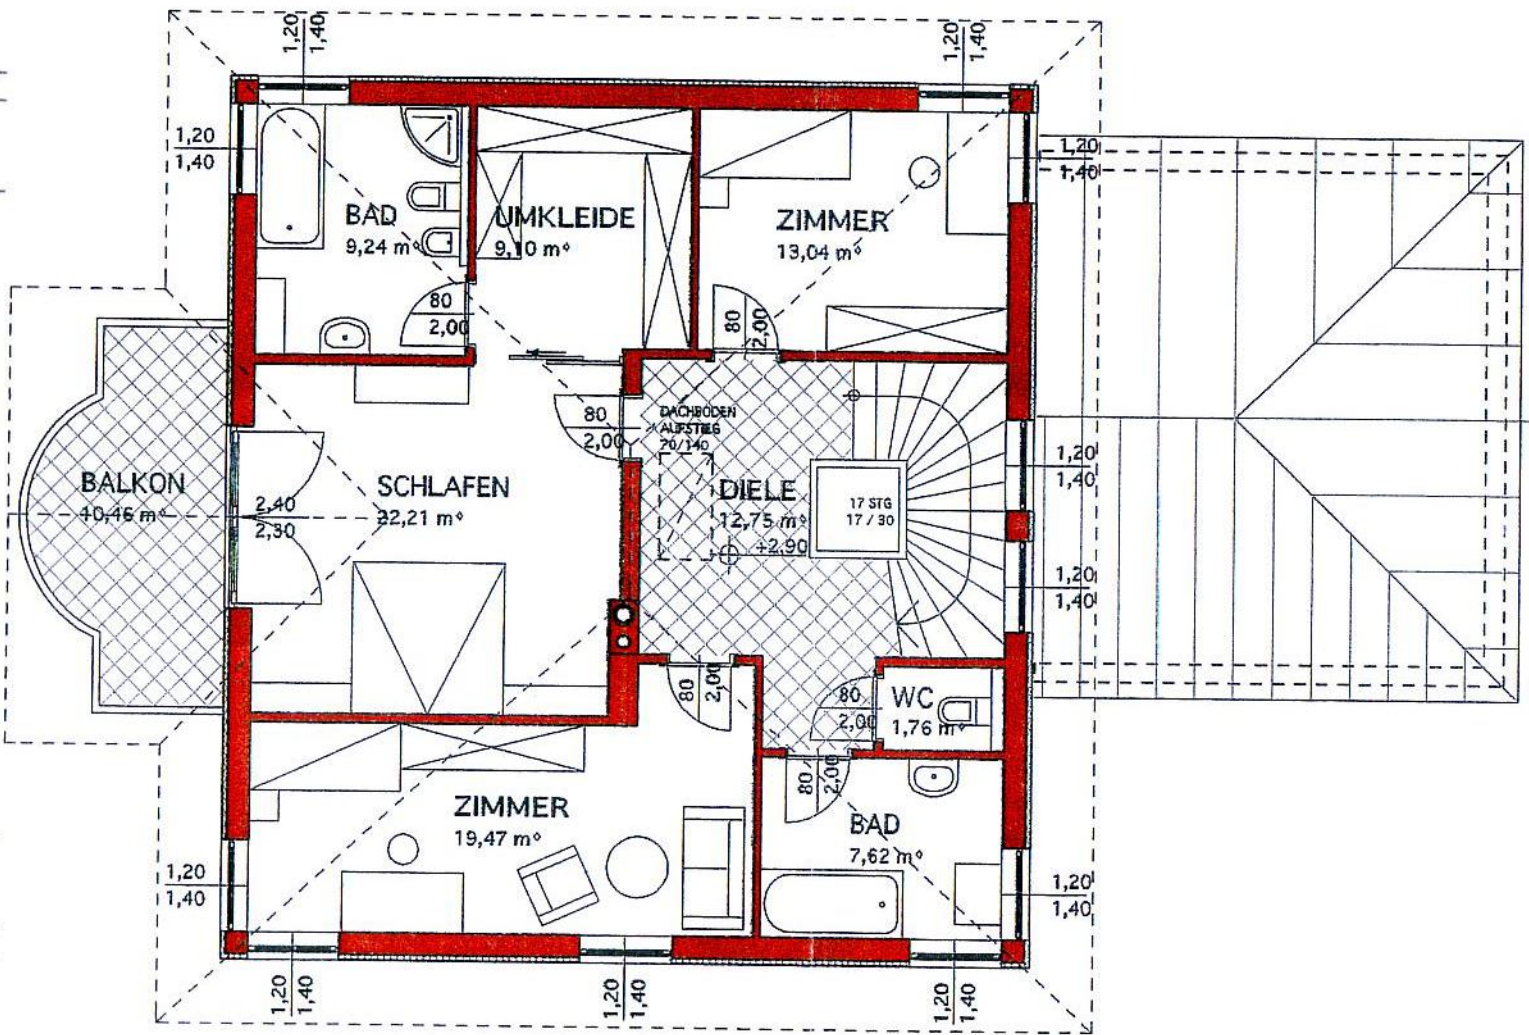

LEGENDE:

- STAHLBETON
- MAUERWERK
- HOLZ